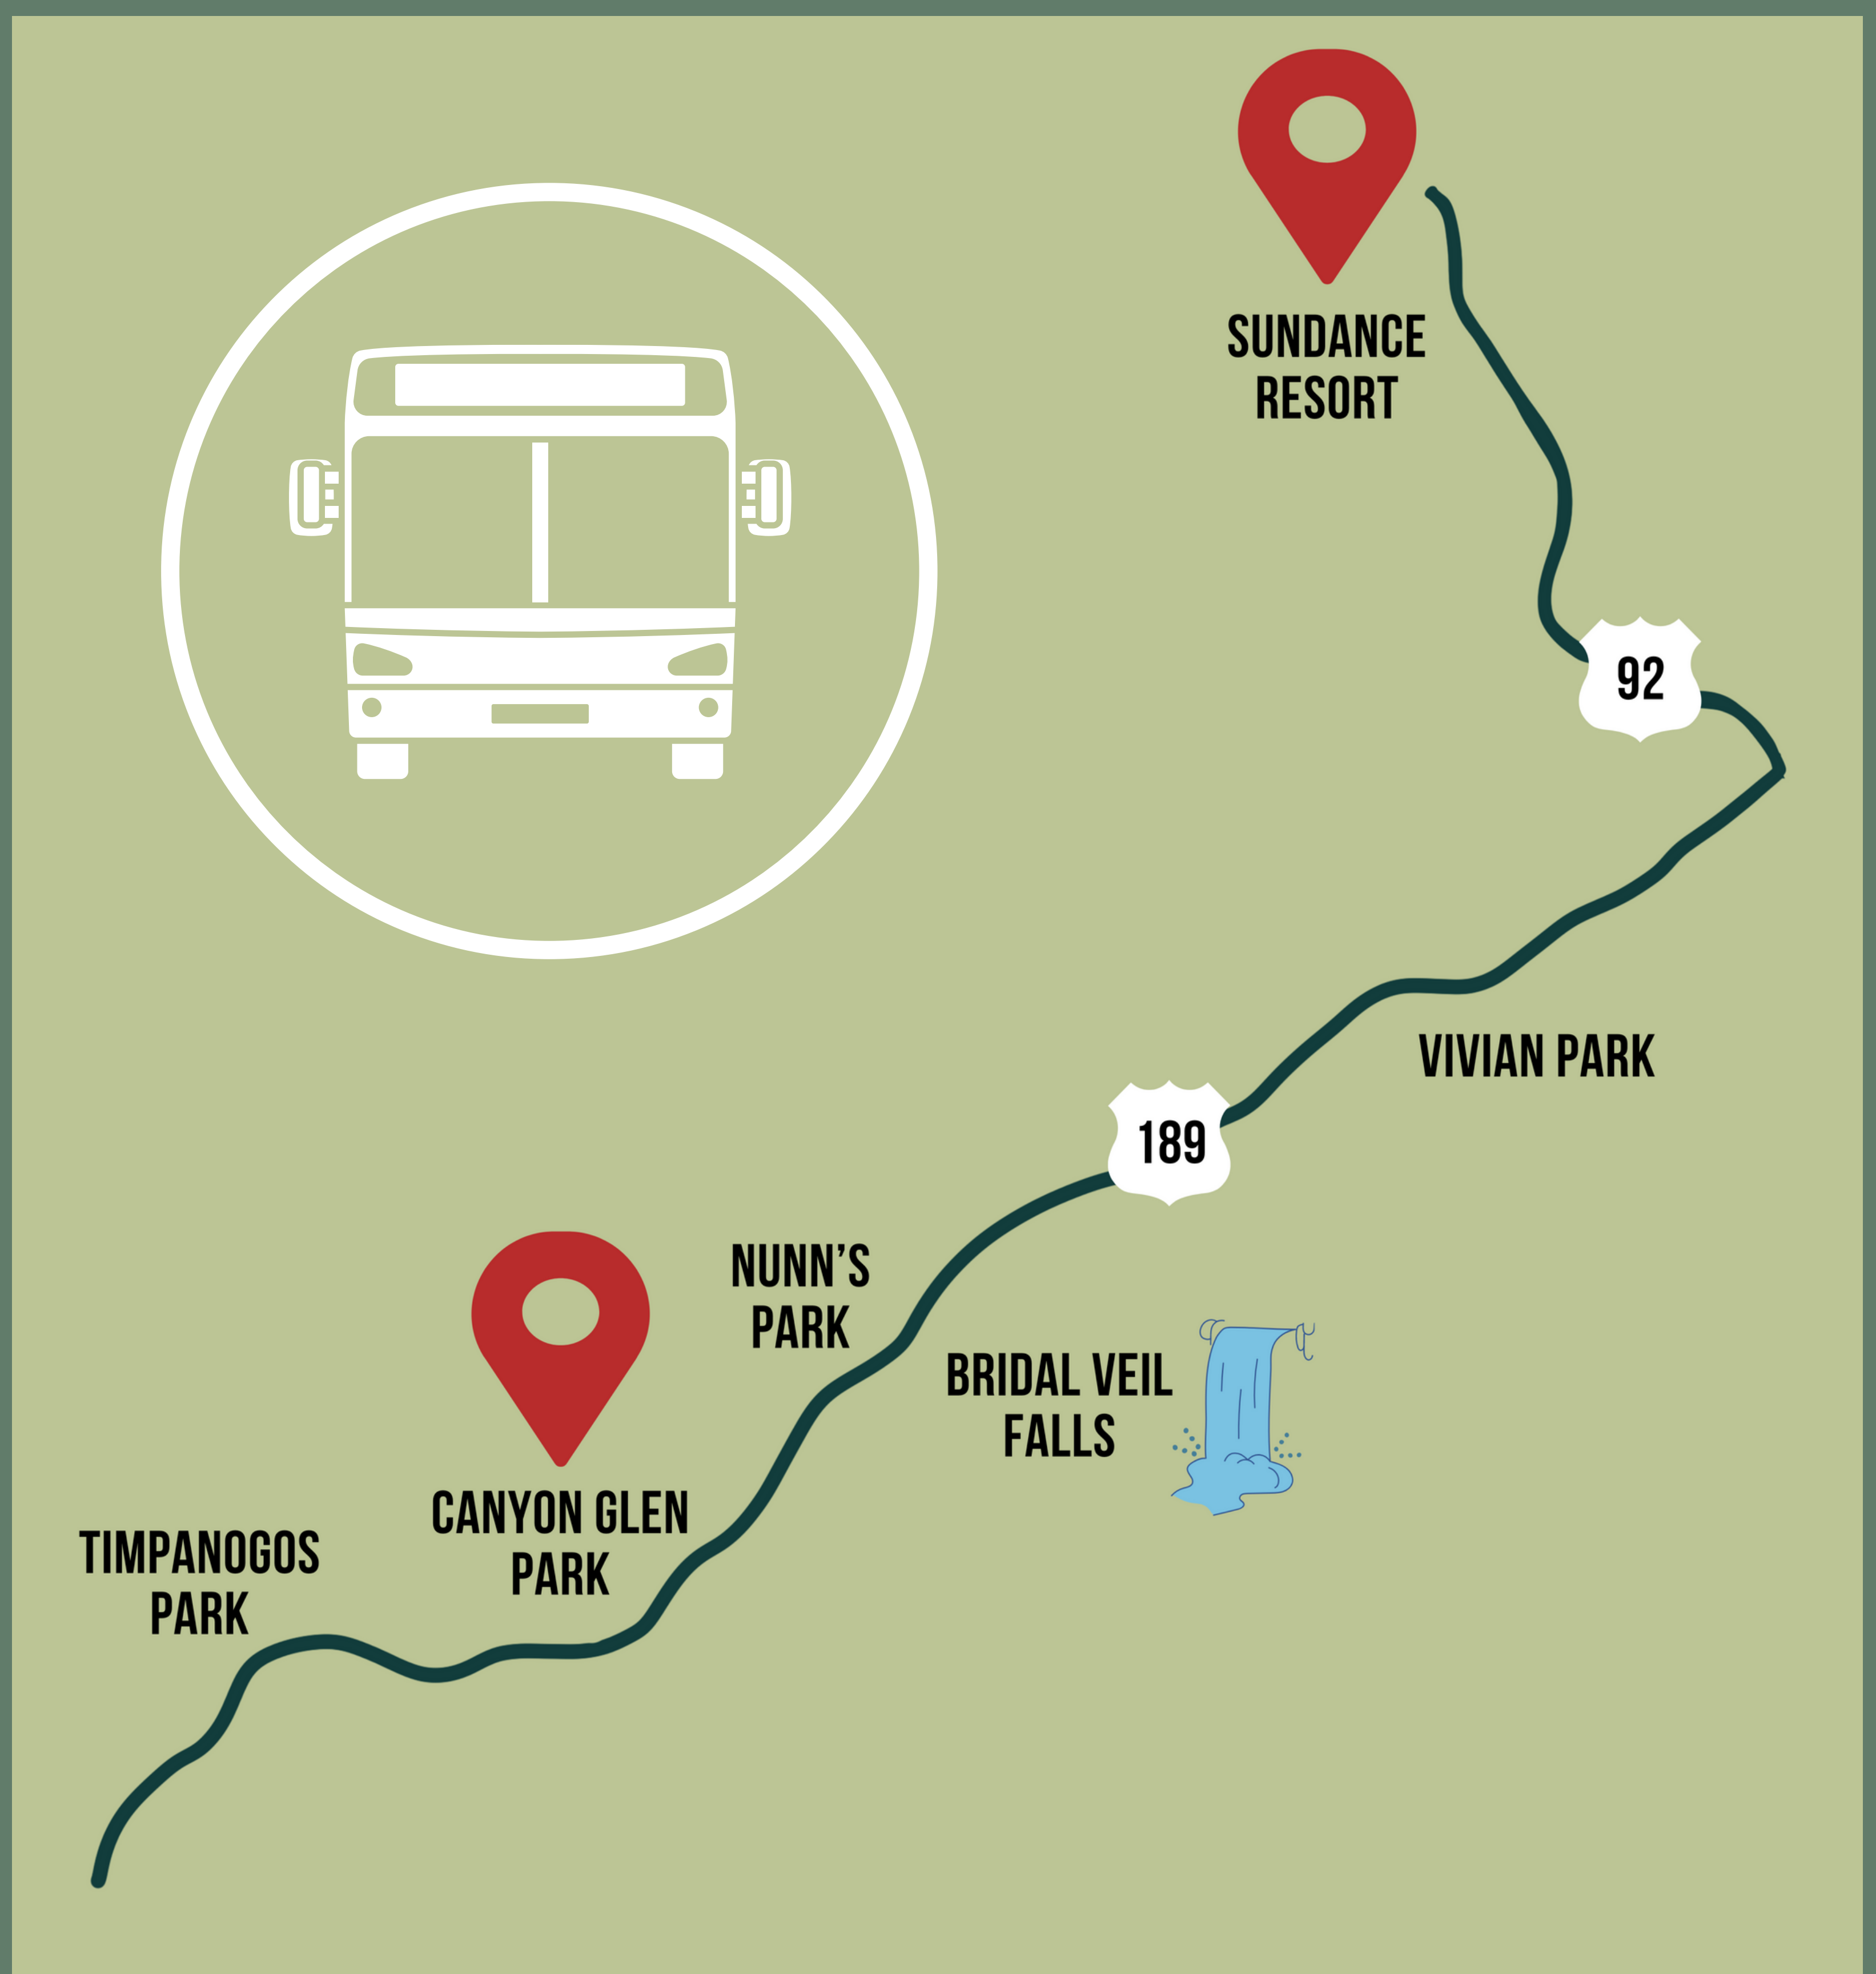

# WINTER PARK N' RIDE

NEW complimentary Park 'N' Ride access for Sundance Resort guests!

Dates:

December: 21st, 26th, 27th, 28th, 29th, 30th, 31st

January: 4th, 11th, 18th, 20th, 25th

February: 1st, 8th, 15th, 17th, 22nd

March: 1st, 8th, 15th

Parking and shuttling available based on first come first serve basis and weather conditions

## SCHEDULE:

Canyon Glen to Sundance	Sundance to Canyon Glen
10:00am	10:15am
10:30am	10:45am
11:00am	11:15am
11:30am	11:45am
12:00pm	12:15pm
12:30pm	12:45pm
1:00pm	1:15pm
1:30pm	1:45pm
2:00pm	2:15pm
2:30pm	2:45pm
3:00pm	3:15pm
3:30pm	3:45pm
4:00pm	4:15pm
4:30pm	4:45pm*

*Times subject to traffic and weather conditions*

*\*Last shuttle back. No shuttles available for pickup after 4:45pm*

Park N' Ride  
Shuttle  
Tracker

Please note that this information and service is provided by The Ryde, a Sundance Preferred Partner.